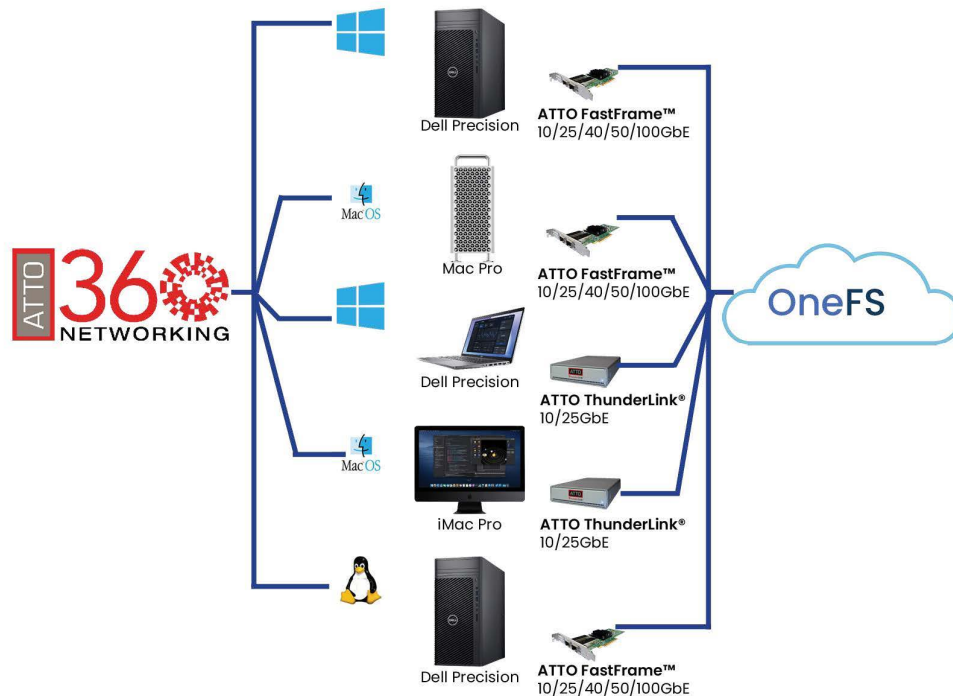

Saving time and money

The joint solution delivers end-to-end network analytics that can help triage connectivity issues with intuitive features that pro-actively fix problems before causing costly downtime and keep you running efficiently. This allows you to get back to work faster because ATTO 360™ will handle diagnosing everything from small errors like picking the right expansion slot to complicated connectivity issues.

ATTO 360™ scans for frequently recorded and troublesome errors that are not always obvious and makes suggestions to increase efficiency. This real-time monitoring tool collects data from several areas and displays them in one simple, easy-to-use interface allowing you to troubleshoot with pinpoint accuracy. There is no need to monitor packet statistics or Ethernet traffic with ATTO 360™, as you get instant advice via an alert system, warning users to issues that could cause a negative impact on performance.

Together ATTO and Dell allow creatives the high performance and easy collaboration they need to deliver great content while freeing up time for system administrators to improve other areas of your workflows.

About Dell Technologies

Dell Technologies is a trusted leader in media and entertainment storage for content creators, broadcasters, and content delivery providers. Dell EMC storage systems form the foundation of simple and future-proof infrastructure, giving you the agility to transform business operations, and the flexibility to adapt to new media workflows. Through innovative products and services, Dell EMC storage accelerates the creation and monetization of media, helping media professionals store, manage, protect, and analyze their most valuable digital media assets.

[Learn More](#) about Dell EMC data storage solutions for media & entertainment

[Contact](#) a Dell Technologies Expert